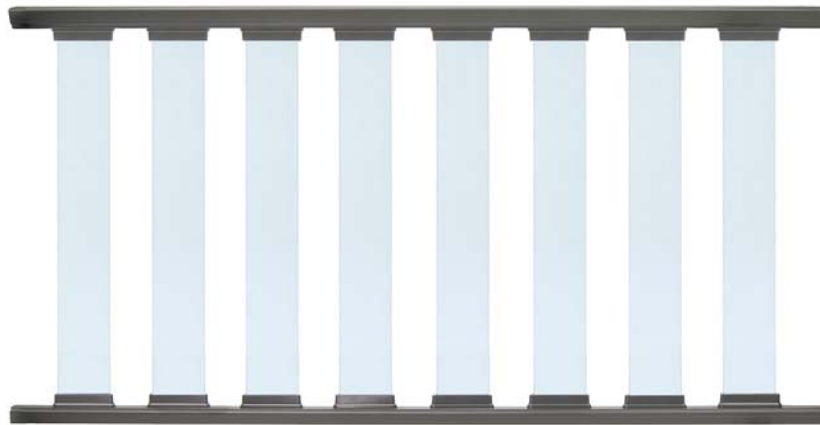

ACTUAL FREIGHT CHARGES APPLY TO ALL DEKPRO™ PRESTIGE RAIL ORDERS

DekPro™ Prestige Glass Level Railing (Textured)

Available in:

 Absolute Black
 Cocoa Bronze
 Dream White

Blank Rails for Glass Railing

Sold in any quantity.