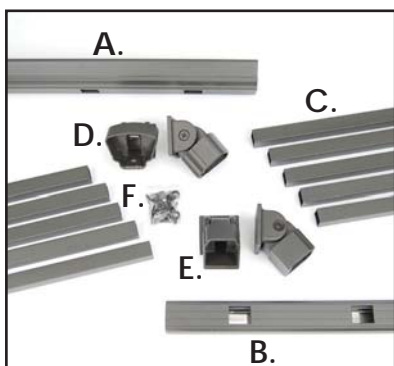

Available Textured Finishes:

Colors shown are an approximate representation. Please see actual product sample when selecting color.