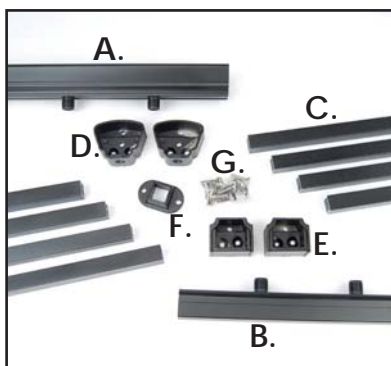

Available Textured Finishes:

Colors shown are an approximate representation. Please see actual product sample when selecting color.