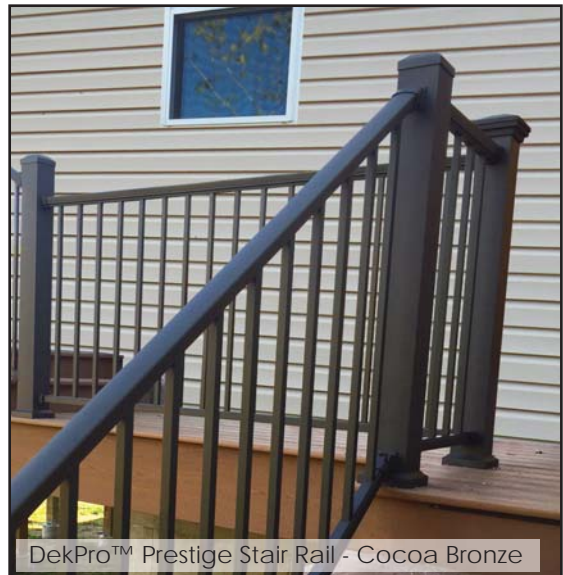

ACTUAL FREIGHT CHARGES APPLY TO ALL DEKPRO™ PRESTIGE RAIL ORDERS

DekPro™ Prestige Level Railing - Cocoa Bronze

DekPro™ Prestige Level Railing - Maple Cream

DekPro™ Prestige Stair Rail - Cocoa Bronze

DekPro™ Prestige Level Rail - Absolute Black