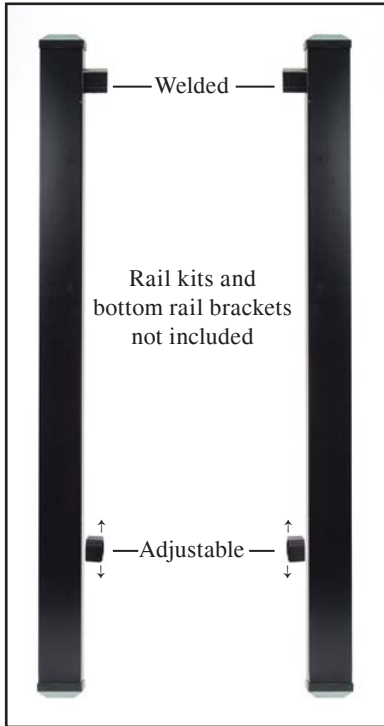

ACTUAL FREIGHT CHARGES APPLY TO ALL DEKPRO™ PRESTIGE RAIL ORDERS

DekPro™ Prestige Gate Kits

Available in:

- Absolute Black
- Cocoa Bronze
- Dream White
- Maple Cream

48" Gate Post Kit

2 uprights per kit.

3" x 48" posts come with upper brackets welded for durability. Lower brackets can be adjusted to meet the location of your lower rail when used with either 36" or 42" rail sections. Bottom brackets are included in the railing kits, not included with gate uprights. Can be trimmed to length at the bottom and capped with caps included. **(Rail Section, latch and hinges must be purchased separately)**

- Item # PRGATEKITABT - Absolute Black
- Item # PRGATEKITCBT - Cocoa Bronze
- Item # PRGATEKITDWT - Dream White
- Item # PRGATEKITMCT - Maple Cream

Requires separate purchase of rail section and associated accessories.