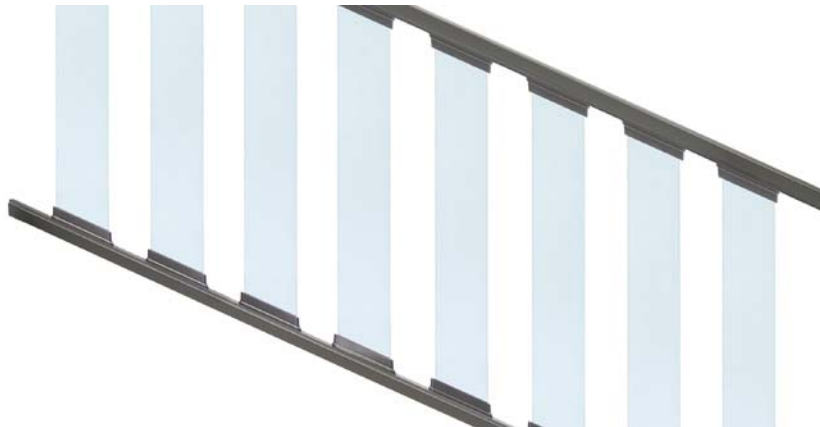

ACTUAL FREIGHT CHARGES APPLY TO ALL DEKPRO™ PRESTIGE RAIL ORDERS

DekPro™ Prestige Glass Stair Railing (Textured)