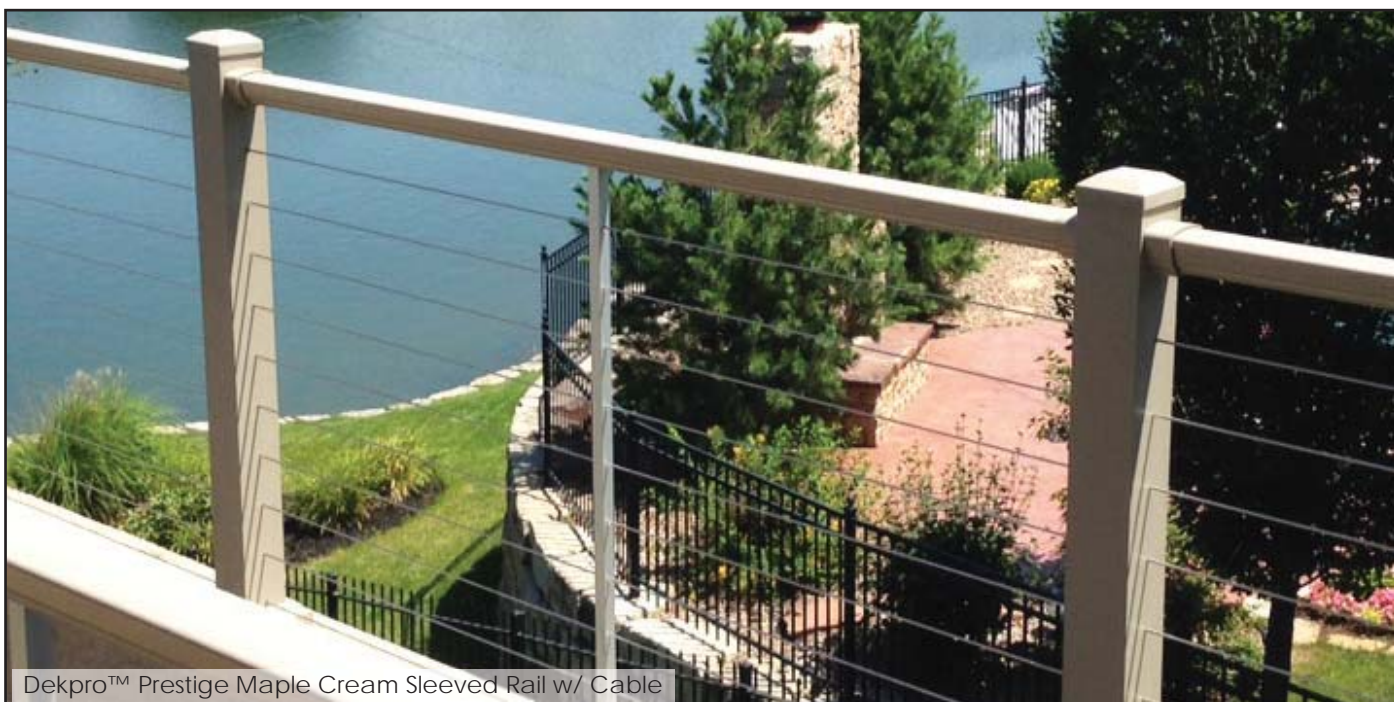

UnDrilled 42" Level or Stair

Item # CB42ANAL/P - Anodized

Pictures do not reflect full length of cable brace

Dekpro™ Prestige Maple Cream Sleeved Rail w/ Cable