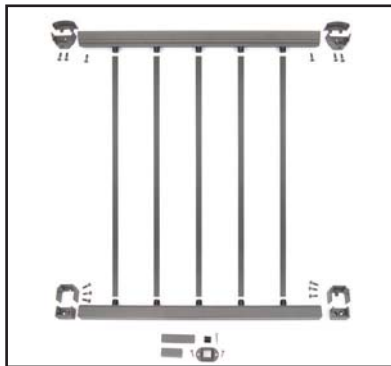

Level Aluminum Rail Kits - Square Balusters

Sold in any quantity.

Textured aluminum level railing comes complete with top and bottom lineals (baluster connectors installed), square balusters, brackets and rail support. Simply cut upper and lower rails to length, position balusters in place and install. 32" balusters used for 38" rail, 36" balusters used for 42" rail. Brackets add a total of 1/2" to overall railing length.

6' Rail Kits - 70"

38" Rail Height (35" x 70")

- Item # PR3672SLABT - Absolute Black
- Item # PR3672SLCBT - Cocoa Bronze
- Item # PR3672SLDWT - Dream White
- Item # PR3672SLMCT - Maple Cream

42" Rail Height (39" x 70")

- Item # PR4272SLABT - Absolute Black
- Item # PR4272SLCBT - Cocoa Bronze
- Item # PR4272SLDWT - Dream White
- Item # PR4272SLMCT - Maple Cream

Level Kit Includes:

- A. 1 - 1-3/4" x 2-1/4" Architectural Top Rail w/ Baluster Connectors Installed
- B. 1 - 1-1/4" x 1-1/4" Bottom Rail w/ Baluster Connectors Installed
- C. Square 3/4" Balusters:
  15 per 6' kit • 21 per 8' kit
- D. 2 - Top Rail Brackets - Level
- E. 2 - Bottom Rail Brackets - Level
- F. 1 - Rail Support - Surface Mount
- G. T30 Torx Self-drilling Screws Included

8' Rail Kits - 96-3/4"

38" Rail Height (35" x 96-3/4")

- Item # PR3696SLABT - Absolute Black
- Item # PR3696SLCBT - Cocoa Bronze
- Item # PR3696SLDWT - Dream White
- Item # PR3696SLMCT - Maple Cream

42" Rail Height (39" x 96-3/4")

- Item # PR4296SLABT - Absolute Black
- Item # PR4296SLCBT - Cocoa Bronze
- Item # PR4296SLDWT - Dream White
- Item # PR4296SLMCT - Maple Cream